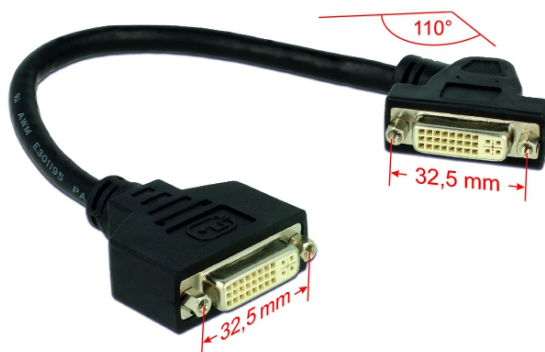

# Delock Cable DVI 24+5 female > DVI 24+5 female panel-mount 110° angled 25 cm

## Descriere scurta

This cable enables you to extend a DVI-D connection and can be used to connect various devices. The female port can be attached with two screws, e.g. to a slot bracket, a cable duct or an enclosure with the corresponding opening. This can be used to install a DVI connector on an easily accessible position.

## Specification

- Connector:  
DVI-D Dual Link 24+5 female >  
DVI-D Dual Link 24+5 female 110 ° angled with screw nuts for installation
- Signal DVI 24+1, VGA not connected
- Screw type: #4-40 UNC
- Mounting hole ca. 24 x 8 mm, screw hole pitch ca. 32.5 mm
- Cable gauge: 30 AWG
- Cable diameter: ca. 7.0 mm
- Colour: black
- Length incl. connector: ca. 25 cm

## Pachetul contine

- DVI panel-mount cable
- 2 screws