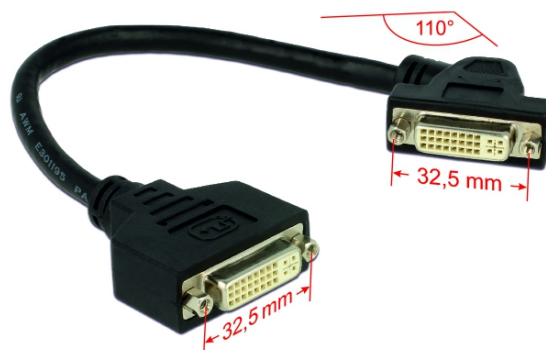

Delock Cable DVI 24+5 female > DVI 24+5 female panel-mount 110° angled 25 cm

Opis

This cable enables you to extend a DVI-D connection and can be used to connect various devices. The female port can be attached with two screws, e.g. to a slot bracket, a cable duct or an enclosure with the corresponding opening. This can be used to install a DVI connector on an easily accessible position.

ca. 0,25 m

Specyfikacja

- Connector:
DVI-D Dual Link 24+5 female >
DVI-D Dual Link 24+5 female 110 ° angled with screw nuts for installation
- Signal DVI 24+1, VGA not connected
- Screw type: #4-40 UNC
- Mounting hole ca. 24 x 8 mm, screw hole pitch ca. 32.5 mm
- Cable gauge: 30 AWG
- Cable diameter: ca. 7.0 mm
- Colour: black
- Length incl. connector: ca. 25 cm

Wymagania systemowe

- A free DVI port

Zawartość opakowania

- DVI panel-mount cable
- 2 screws

Numer artykułu 85104

EAN: 4043619851041

Kraj pochodzenia: China

Opakowanie: Torba na zamek błyskawiczny

Zdjęcia

ca. 0,25 m