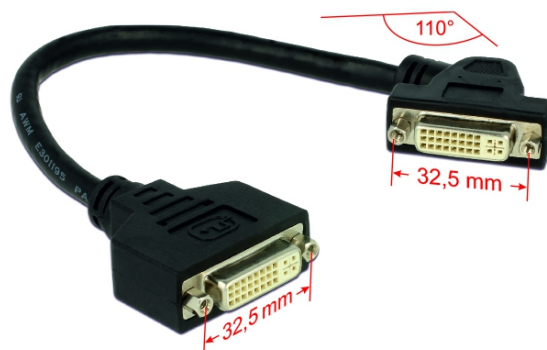

# Delock Cable DVI 24+5 female > DVI 24+5 female panel-mount 110° angled 25 cm

## Descrizione

This cable enables you to extend a DVI-D connection and can be used to connect various devices. The female port can be attached with two screws, e.g. to a slot bracket, a cable duct or an enclosure with the corresponding opening. This can be used to install a DVI connector on an easily accessible position.

## Specifiche

- Connector: DVI-D Dual Link 24+5 female > DVI-D Dual Link 24+5 female 110 ° angled with screw nuts for installation
- Signal DVI 24+1, VGA not connected
- Screw type: #4-40 UNC
- Mounting hole ca. 24 x 8 mm, screw hole pitch ca. 32.5 mm
- Cable gauge: 30 AWG
- Cable diameter: ca. 7.0 mm
- Colour: black
- Length incl. connector: ca. 25 cm

## Contenuto della confezione

- DVI panel-mount cable
- 2 screws