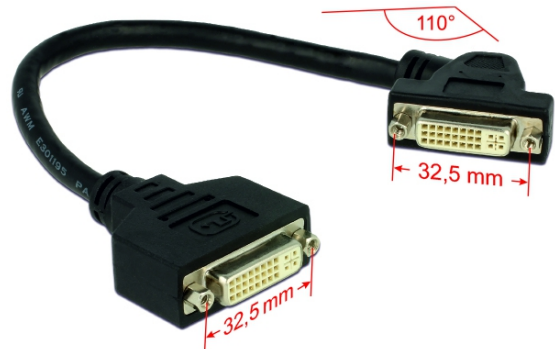

Delock Cable DVI 24+5 female > DVI 24+5 female panel-mount 110° angled 25 cm

Popis

This cable enables you to extend a DVI-D connection and can be used to connect various devices. The female port can be attached with two screws, e.g. to a slot bracket, a cable duct or an enclosure with the corresponding opening. This can be used to install a DVI connector on an easily accessible position.

ca. 0,25 m

Specifikace

- Connector:
DVI-D Dual Link 24+5 female >
DVI-D Dual Link 24+5 female 110 ° angled with screw nuts for installation
- Signal DVI 24+1, VGA not connected
- Screw type: #4-40 UNC
- Mounting hole ca. 24 x 8 mm, screw hole pitch ca. 32.5 mm
- Cable gauge: 30 AWG
- Cable diameter: ca. 7.0 mm
- Colour: black
- Length incl. connector: ca. 25 cm

Systémové požadavky

- A free DVI port

Obsah balení

- DVI panel-mount cable
- 2 screws

Číslo produktu 85104

EAN: 4043619851041

Země původu: China

Balení: Plastová taška se zipem

Příslušenství

ca. 0,25 m