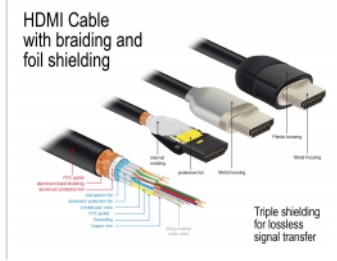

Specification

- Connectors:
 - 1 x HDMI-A male >
 - 1 x HDMI-A male
- Certified Premium HDMI cable
- High Speed HDMI with Ethernet (HEC) specification
- Cable gauge: 30 AWG
- Cable diameter: ca. 5.7 mm
- Twisted-pair cabling
- Copper conductor
- Triple shielded cable
- Contacts gold-plated
- Transmission of audio and video signals
- Data transfer rate up to 18 Gb/s
- Resolution up to 3840 x 2160 @ 60 Hz (depending on the system and the connected hardware)
- 3D support: up to 1920 x 1080 @ 60 Hz; 3840 x 2160 @ 30 Hz (depending on the system and the connected hardware)
- Supports the 21:9 cinema aspect ratio
- Supports 1080p HFR (High Frame Rate) 3D
- Up to 120 Hz refresh rate
- Supports transmission of 2 video channels simultaneously to use one display for two viewers
- Supports colour sampling in 4:2:0 format (original format of Blu-Ray, DVD and TV)
- Contains Audio Return Channel (ARC)
- Up to 32 audio channels for speakers
- Up to 1536 kHz audio sampling rate
- Supports transmission of up to 4 audio channels simultaneously
- Supports dynamic adjustment of lip synchronicity for audio / video delays
- Supports CEC 2.0 control commands
- Supports Dolby® TrueHD and DTS-HD Master Audio™
- Supports HDR
- More lively and natural colours
- Colour: black
- Length incl. connectors: ca. 1 m

System requirements

- A free HDMI-A interface

Item no. 84963

EAN: 4043619849635

Country of origin: China

Package:

Package content

- Premium HDMI cable

Images

General	
Specification:	High Speed HDMI with Ethernet
Interface	
Connector 1:	1 x HDMI-A 19 pin male
Connector 2:	1 x HDMI-A 19 pin male
Technical characteristics	
Data transfer rate:	up to 18 Gb/s
Maximum screen resolution:	3D: 3840 x 2160 @ 30 Hz 3840 x 2160 @ 60 Hz
Maximum refresh rate:	120 Hz
Physical characteristics	
Cable diameter:	5.7 mm
Pin finishing:	gold-plated
Conductor material:	copper
Conductor gauge:	30 AWG
Shielding:	triple
Length:	1 m
Colour:	black