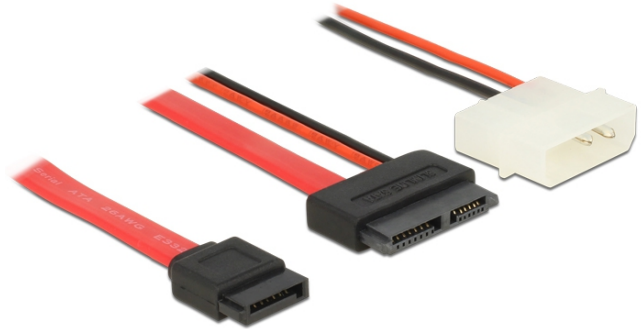

Delock Cable Slim SATA female > SATA 7 pin + 2 pin power male 15 cm

Description

This Slim SATA cable by Delock can be used for connecting devices with Slim SATA port, e.g. CD / DVD drives.

ca. 15 cm

Spécifications techniques

- Connector: Slim SATA 7+6 pin female > SATA 7 pin + 2 pin power male
- Voltage: 5 V
- Cable length: ca. 15 cm

Configuration système requise

- A free SATA 7 pin port
- A free power connector

Contenu de l'emballage

- Slim SATA cable

N° produit 84789

EAN: 4043619847891

Pays d'origine: China

Emballage: Sac polyvalent à fermeture éclair