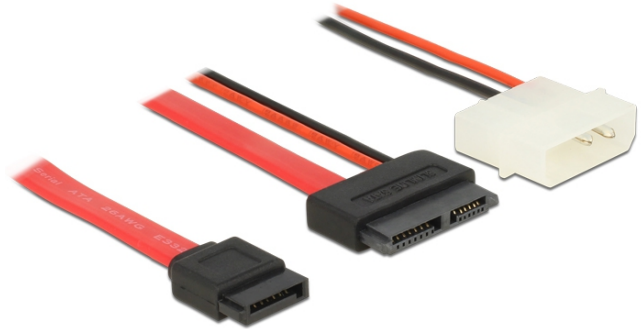

## Delock Cable Slim SATA female > SATA 7 pin + 2 pin power male 15 cm

### Description

This Slim SATA cable by Delock can be used for connecting devices with Slim SATA port, e.g. CD / DVD drives.

ca. 15 cm

### Specification

- Connector: Slim SATA 7+6 pin female > SATA 7 pin + 2 pin power male
- Voltage: 5 V
- Cable length: ca. 15 cm

### Package content

- Slim SATA cable