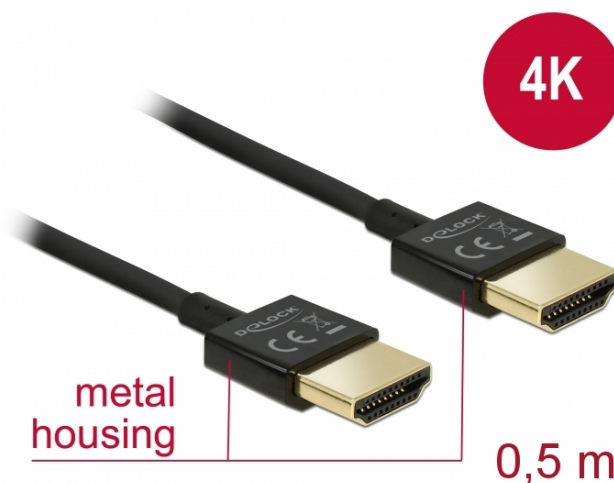

Delock Cable High Speed HDMI with Ethernet - HDMI-A male > HDMI-A male 3D 4K 0.5 m Slim High Quality

Descriere scurta

This High Quality High Speed HDMI with Ethernet cable by Delock stands out due to its slim diameter and its short connectors. The triple shielded cable combines fast data transfer as well as audio- / video- and Ethernet connection. Due to the support of a maximum bandwidth of 18 Gb/s, 4K content (maximum frame rate 60 Hz), 3D content in 4K resolution (maximum frame rate 24 Hz) and content in 21:9 cinema aspect ratio can now be displayed. The cable allows the simultaneous transmission of two video channels to display video streams for two users on one screen, as well as the simultaneous transmission of up to four audio channels. The quality of audio transmissions is significantly improved by the sampling rate of up to 1536 kHz.