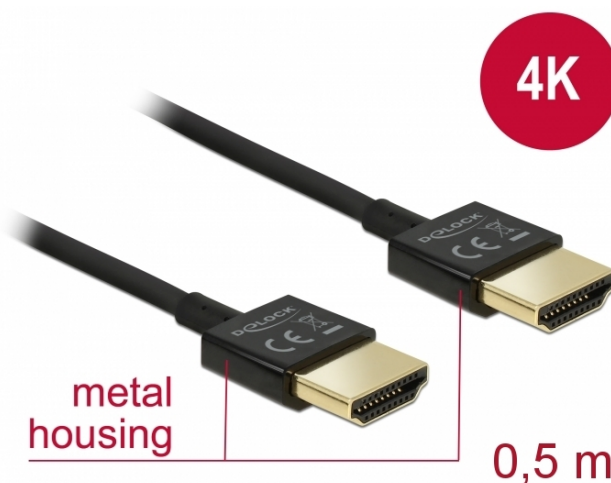

Delock Cable High Speed HDMI with Ethernet - HDMI-A male > HDMI-A male 3D 4K 0.5 m Slim High Quality

Descrizione

This High Quality High Speed HDMI with Ethernet cable by Delock stands out due to its slim diameter and its short connectors. The triple shielded cable combines fast data transfer as well as audio- / video- and Ethernet connection. Due to the support of a maximum bandwidth of 18 Gb/s, 4K content (maximum frame rate 60 Hz), 3D content in 4K resolution (maximum frame rate 24 Hz) and content in 21:9 cinema aspect ratio can now be displayed. The cable allows the simultaneous transmission of two video channels to display video streams for two users on one screen, as well as the simultaneous transmission of up to four audio channels. The quality of audio transmissions is significantly improved by the sampling rate of up to 1536 kHz.