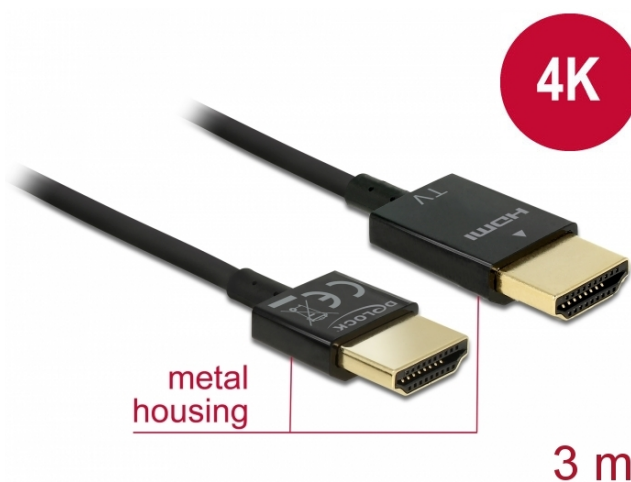

## Descrizione

This High Quality High Speed HDMI with Ethernet cable by Delock stands out due to its slim diameter and its short connectors. The triple shielded cable combines fast data transfer as well as audio- / video- and Ethernet connection. Due to the support of a maximum bandwidth of 18 Gb/s, 4K content (maximum frame rate 60 Hz), 3D content in 4K resolution (maximum frame rate 24 Hz) and content in 21:9 cinema aspect ratio can now be displayed. The cable allows the simultaneous transmission of two video channels to display video streams for two users on one screen, as well as the simultaneous transmission of up to four audio channels. The quality of audio transmissions is significantly improved by the sampling rate of up to 1536 kHz.