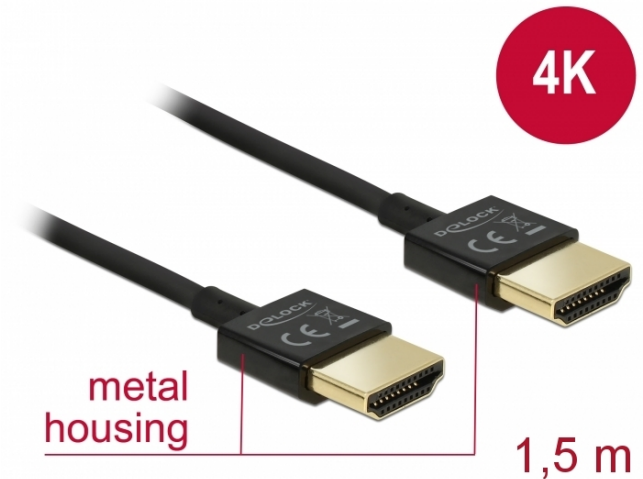

## Description

This High Quality High Speed HDMI with Ethernet cable by Delock stands out due to its slim diameter and its short connectors. The triple shielded cable combines fast data transfer as well as audio- / video- and Ethernet connection. Due to the support of a maximum bandwidth of 18 Gb/s, 4K content (maximum frame rate 60 Hz), 3D content in 4K resolution (maximum frame rate 24 Hz) and content in 21:9 cinema aspect ratio can now be displayed. The cable allows the simultaneous transmission of two video channels to display video streams for two users on one screen, as well as the simultaneous transmission of up to four audio channels. The quality of audio transmissions is significantly improved by the sampling rate of up to 1536 kHz.