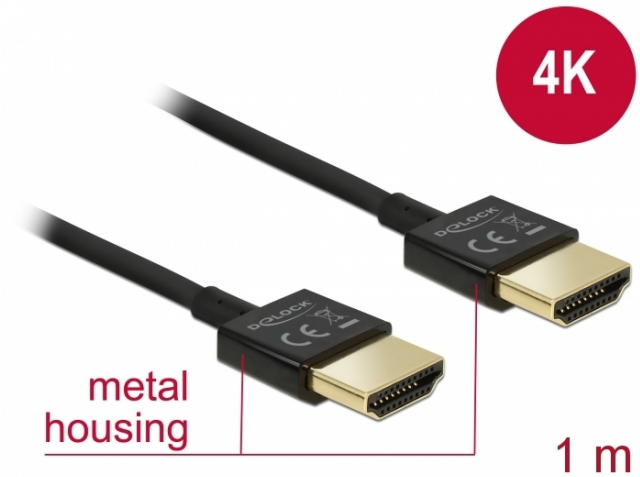

## Description

This High Quality High Speed HDMI with Ethernet cable by Delock stands out due to its slim diameter and its short connectors. The triple shielded cable combines fast data transfer as well as audio- / video- and Ethernet connection. Due to the support of a maximum bandwidth of 18 Gb/s, 4K content (maximum frame rate 60 Hz), 3D content in 4K resolution (maximum frame rate 24 Hz) and content in 21:9 cinema aspect ratio can now be displayed. The cable allows the simultaneous transmission of two video channels to display video streams for two users on one screen, as well as the simultaneous transmission of up to four audio channels. The quality of audio transmissions is significantly improved by the sampling rate of up to 1536 kHz.