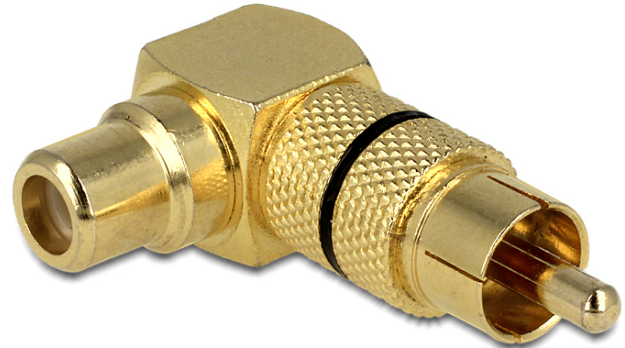

Delock Adapter RCA male > RCA female 90° angled

Description

This adapter from Delock enables you to angle your RCA port. Thus, you can connect an RCA cable to e.g. a backside of your television installed at the wall.

Specification

- Connector: RCA male > RCA female 90° angled
- Colour: golden with a black ring
- Connector: gold-plated
- Dimensions (LxWxH): ca. 38.4 x 23.4 x 12.1 mm

System requirements

- One free RCA port or
- One free RCA plugs