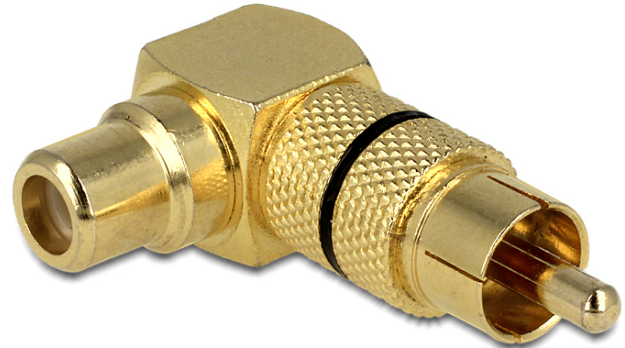

## Delock Adapter RCA male > RCA female 90° angled

### Description

This adapter from Delock enables you to angle your RCA port. Thus, you can connect an RCA cable to e.g. a backside of your television installed at the wall.

### Specification

- Connector: RCA male > RCA female 90° angled
- Colour: golden with a black ring
- Connector: gold-plated
- Dimensions (LxWxH): ca. 38.4 x 23.4 x 12.1 mm