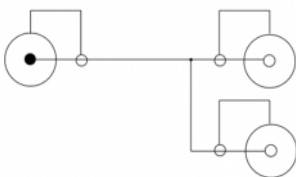

Delock Cable RCA 2 x female > RCA 1 x male 0,2 m

Description

This Delock RCA cable converts your RCA stereo connection into a mono RCA connection.

20 cm

Specification

- Connector: 2 x stereo RCA female jack (red / white) > 1 x mono RCA male plug
- Cable length: ca. 0,2 m
- Colour cable: black

System requirements

- Two free RCA plugs red and white
- A free RCA jack

Package content

- Cable 2 x RCA female > 1 x RCA male

Item no. 84493

EAN: 4043619844937

Country of origin: China

Package: Zip poly bag

Images

Interface

Connector 1: 2 x RCA female

Connector 2: 2 x RCA male

Physical characteristics

Cable colour: black

Length: 0,20 m