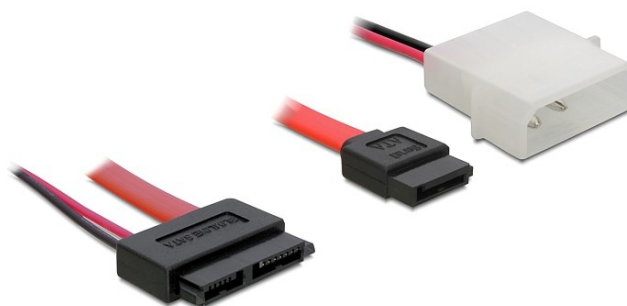

Delock Cable Slim SATA female > SATA 7 pin + 2 pin power male 30 cm

Descriere scurta

This Slim SATA cable by Delock can be used for connecting devices with Slim SATA port, e.g. CD / DVD drives.

30 cm

Specification

- Connector: Slim SATA 7+6 pin female > SATA 7 pin + 2 pin power male
- Voltage: 5 V
- Cable length: ca. 30 cm

Cerinte de sistem

- A free SATA 7 pin port
- A free power connector

Pachetul contine

- Slim SATA cable

Nr. 84390

EAN: 4043619843909

Țara de origine: China

Pachet: Pungă din plastic cu închidere tip fermoar