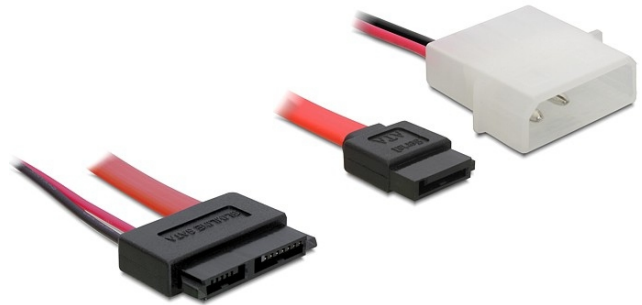

Delock Cable Slim SATA female > SATA 7 pin + 2 pin power male 30 cm

Opis

This Slim SATA cable by Delock can be used for connecting devices with Slim SATA port, e.g. CD / DVD drives.

**30 cm**

Tehnički podaci

- Connector: Slim SATA 7+6 pin female > SATA 7 pin + 2 pin power male
- Voltage: 5 V
- Cable length: ca. 30 cm

Preduvjeti sustava

- A free SATA 7 pin port
- A free power connector

Sadržaj pakiranja

- Slim SATA cable

Predmet br. 84390

EAN: 4043619843909

Zemlja podrijetla: China

Pakiranje: Plastična vrećica sa zip zatvaračem