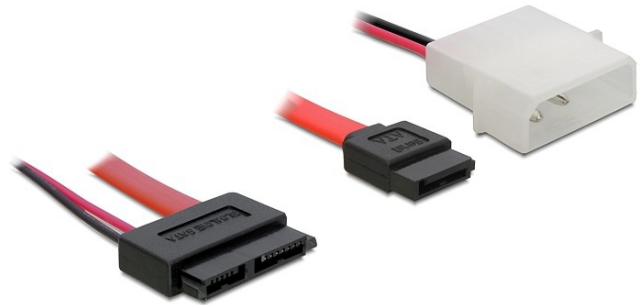

Delock Cable Slim SATA female > SATA 7 pin + 2 pin power male 30 cm

Description

This Slim SATA cable by Delock can be used for connecting devices with Slim SATA port, e.g. CD / DVD drives.

30 cm

Spécifications techniques

- Connector: Slim SATA 7+6 pin female > SATA 7 pin + 2 pin power male
- Voltage: 5 V
- Cable length: ca. 30 cm

Configuration système requise

- A free SATA 7 pin port
- A free power connector

Contenu de l'emballage

- Slim SATA cable

N° produit 84390

EAN: 4043619843909

Pays d'origine: China

Emballage: Sac polyvalent à fermeture éclair