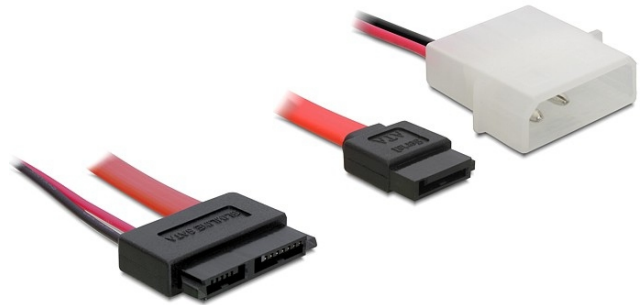

Delock Cable Slim SATA female > SATA 7 pin + 2 pin power male 30 cm

Description

This Slim SATA cable by Delock can be used for connecting devices with Slim SATA port, e.g. CD / DVD drives.

30 cm

Specification

- Connector: Slim SATA 7+6 pin female > SATA 7 pin + 2 pin power male
- Voltage: 5 V
- Cable length: ca. 30 cm

System requirements

- A free SATA 7 pin port
- A free power connector

Package content

- Slim SATA cable