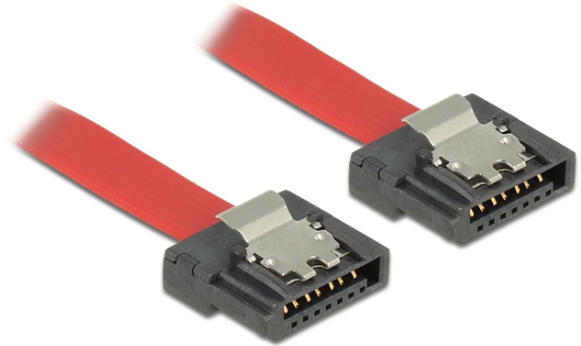

SATA 6 Gb/s Cable 70 cm red FLEXI

Description

The Delock SATA FLEXI cables were specifically designed to be used in tight spaces in chassis. They are ultra-flexible and can be bent or kinked as required, even knots are possible. Another advantage is the extreme durability that prevents breakage or material weakness of the cables. By using the SATA FLEXI cables, angled connectors are no longer necessary; the connectors can be easily bent in every desired direction. The short connectors provide more flexibility in tight spaces and are practical to use, and the metal clips ensure that the cables reliably click into place. The cables support data transfer rates of up to 6 Gb/s and are downwards compatible to previous SATA versions.

ca. 70 cm

Specification

- Connectors:
 - 1 x SATA 6 Gb/s 7 pin receptacle straight >
 - 1 x SATA 6 Gb/s 7 pin receptacle straight
- With metal clips
- Data transfer rate up to 6 Gb/s
- Downwards compatible to SATA 1.5 Gb/s and 3 Gb/s
- Cable gauge: 28 AWG
- Colour: red
- Length incl. connectors: ca. 70 cm

Item no. 83836

EAN: 4043619838363

Country of origin: Taiwan, Republic of China

Package: Zip poly bag

System requirements

- A free SATA port

Package content

- SATA cable