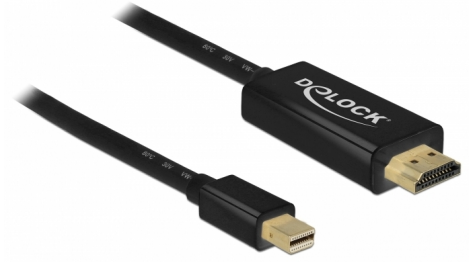

# Delock Passive mini DisplayPort 1.1 to HDMI Cable 3 m

## Description

This cable by Delock can be used to connect a display with an HDMI port to a PC or a laptop with mini DisplayPort interface.

3 m

**Item no. 83700**

EAN: 4043619837007

Country of origin: China

## Technical details

- Connectors:
  - 1 x mini DisplayPort male >
  - 1 x HDMI-A male
- Signal direction: mini DisplayPort input > HDMI output
- Chipset: Parade PS8121E
- DisplayPort 1.1a and High Speed HDMI specification
- Cable gauge: 32 AWG
- Cable diameter: ca. 5.5 mm
- Contacts gold-plated
- Passive cable (level shifter), suitable only for graphics cards with DP++ output
- Triple shielded cable
- Transmission of audio and video signals
- Data transfer rate up to 10.2 Gbps
- Resolution up to 1920 x 1200 @ 60 Hz  
(depending on the system and the connected hardware)
- Colour: black
- Length incl. connectors: ca. 3 m