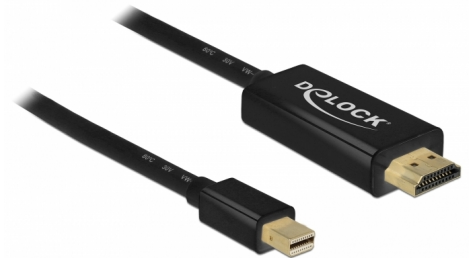

# Delock Passive mini DisplayPort 1.1 to HDMI Cable 1 m

## Description

This cable by Delock can be used to connect a display with an HDMI port to a PC or a laptop with mini DisplayPort interface.

1 m

**Item no. 83698**

EAN: 4043619836987

Country of origin: China

## Specification

- Connectors:
  - 1 x mini DisplayPort male >
  - 1 x HDMI-A male
- Signal direction: mini DisplayPort input > HDMI output
- Chipset: Parade PS8121E
- DisplayPort 1.1a and High Speed HDMI specification
- Cable gauge: 32 AWG
- Cable diameter: ca. 5.5 mm
- Contacts gold-plated
- Passive cable (level shifter), suitable only for graphics cards with DP++ output
- Triple shielded cable
- Transmission of audio and video signals
- Data transfer rate up to 10.2 Gbps
- Resolution up to 1920 x 1200 @ 60 Hz  
(depending on the system and the connected hardware)
- Colour: black
- Length incl. connectors: ca. 1 m