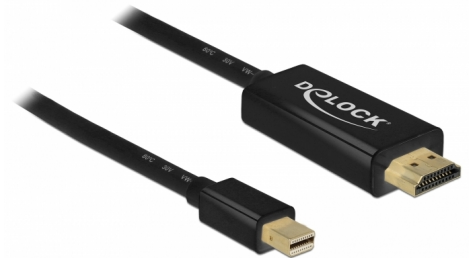

# Delock Passive mini DisplayPort 1.1 to HDMI Cable 1 m

## Description

This cable by Delock can be used to connect a display with an HDMI port to a PC or a laptop with mini DisplayPort interface.

1 m

**Item no. 83698**

EAN: 4043619836987

Country of origin: China

## Technical details

- Connectors:
  - 1 x mini DisplayPort male >
  - 1 x HDMI-A male
- Signal direction: mini DisplayPort input > HDMI output
- Chipset: Parade PS8121E
- DisplayPort 1.1a and High Speed HDMI specification
- Cable gauge: 32 AWG
- Cable diameter: ca. 5.5 mm
- Contacts gold-plated
- Passive cable (level shifter), suitable only for graphics cards with DP++ output
- Triple shielded cable
- Transmission of audio and video signals
- Data transfer rate up to 10.2 Gbps
- Resolution up to 1920 x 1200 @ 60 Hz  
(depending on the system and the connected hardware)
- Colour: black
- Length incl. connectors: ca. 1 m