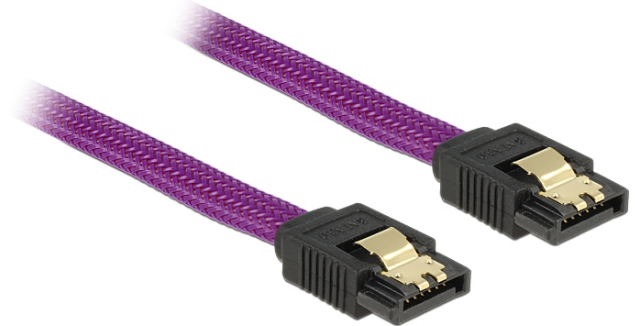

SATA 6 Gb/s Cable 50 cm violet

Description

This SATA cable by Delock enables the internal connection of various SATA devices, e.g. HDDs, controller cards or Flash memories. It complies with the latest standard and provides a data transfer rate of up to 6 Gb/s. It is downwards compatible to the previous SATA versions, but can then only reach the respective transfer speed. The metal clips on the connectors ensure that the cable reliably clicks into place.

ca. 50 cm

Specification

- Connectors:
 - 1 x SATA 6 Gb/s 7 pin receptacle straight >
 - 1 x SATA 6 Gb/s 7 pin receptacle straight
- With nylon braid
- With gold coloured metal clips
- Data transfer rate up to 6 Gb/s
- Downwards compatible to SATA 1.5 Gb/s and 3 Gb/s
- Cable gauge: 26 AWG
- Colour: violet
- Length without connectors: ca. 50 cm