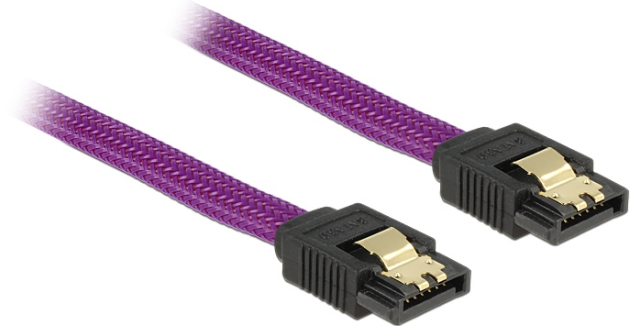

Delock SATA 6 Gb/s Cable 30 cm violet

Description

This SATA cable by Delock enables the internal connection of various SATA devices, e.g. HDDs, controller cards or Flash memories. It complies with the latest standard and provides a data transfer rate of up to 6 Gb/s. It is downwards compatible to the previous SATA versions, but can then only reach the respective transfer speed. The metal clips on the connectors ensure that the cable reliably clicks into place.

ca. 30 cm

Specification

- Connectors:
 - 1 x SATA 6 Gb/s 7 pin receptacle straight >
 - 1 x SATA 6 Gb/s 7 pin receptacle straight
- With nylon braid
- With gold coloured metal clips
- Data transfer rate up to 6 Gb/s
- Downwards compatible to SATA 1.5 Gb/s and 3 Gb/s
- Cable gauge: 26 AWG
- Colour: violet
- Length without connectors: ca. 30 cm