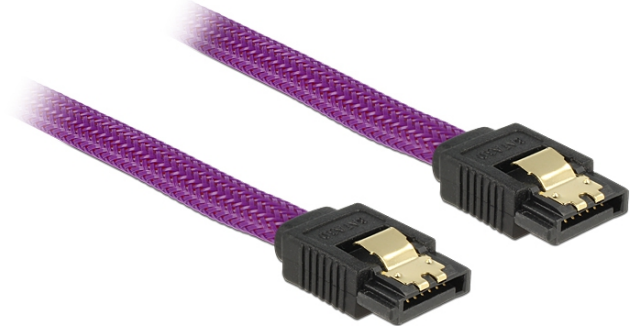

SATA 6 Gb/s Cable 20 cm violet

Description

This SATA cable by Delock enables the internal connection of various SATA devices, e.g. HDDs, controller cards or Flash memories. It complies with the latest standard and provides a data transfer rate of up to 6 Gb/s. It is downwards compatible to the previous SATA versions, but can then only reach the respective transfer speed. The metal clips on the connectors ensure that the cable reliably clicks into place.

20 cm

Specification

- Connectors:
 - 1 x SATA 6 Gb/s 7 pin receptacle straight >
 - 1 x SATA 6 Gb/s 7 pin receptacle straight
- With nylon braid
- With gold coloured metal clips
- Data transfer rate up to 6 Gb/s
- Downwards compatible to SATA 1.5 Gb/s and 3 Gb/s
- Cable gauge: 26 AWG
- Colour: violet
- Length without connectors: ca. 20 cm