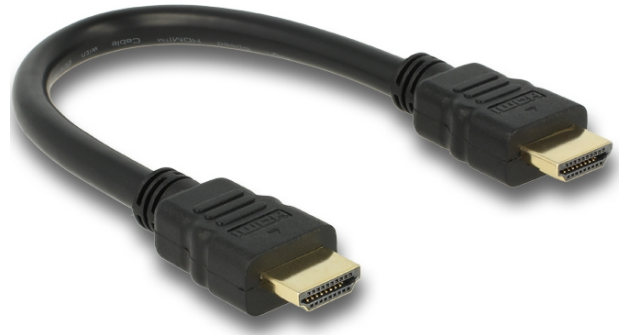

Delock Cable High Speed HDMI with Ethernet – HDMI A male > HDMI A male 4K 25 cm

Descriere scurta

This High Speed HDMI with Ethernet cable by Delock complies with the latest HDMI standard and combines fast data transfer as well as audio-/ video- and Ethernet connection. Thus you can connect e.g. your PC or a DVD / Blu-ray drive to a monitor or TV. The HDMI-A interface is downwards compatible to its forerunners and enables you to use your existing devices. The higher cable gauge and the twisted data lines ensures a safe connection even for a length of this cable.

25 cm

Specification

- Connector: High Speed HDMI-A 19 pin male > High Speed HDMI-A 19 pin male
- High Speed HDMI with Ethernet (HEC) specification
- Cable gauge: 30 AWG
- Cable diameter: ca. 7.3 mm
- Cable double shielded
- Twisted-pair cabling
- Copper conductor
- Gold-plated connector
- Transfer of digital audio signals and video signals in HD quality
- Data transfer rate up to 10.2 Gb/s
- Supports a resolution up to 3840 x 2160 @ 30 Hz (depending on the system and the connected hardware)
- 3D support up to 1080p in two video streams with each 60 picture per second
- Up to 120 Hz refresh rate
- Contains the new Audio Return Channel (ARC)
- Uses new advanced colour space for presentation of digital pictures
- Supports Dolby® TrueHD and DTS-HD Master Audio™
- More lively and natural colours
- Colour: black
- Cable length: ca. 25 cm

Nr. 83352

EAN: 4043619833528

Țara de origine: China

Pachet: Retail Box

Cerinte de sistem

- A free HDMI interface

Pachetul contine

- HDMI cable