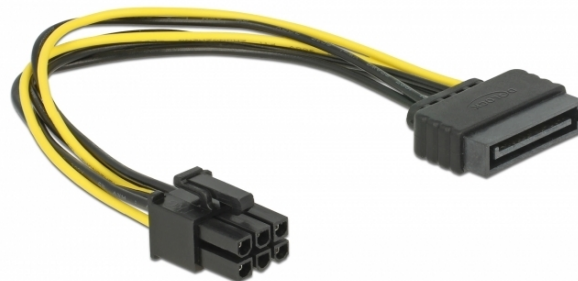

## Delock Cable Power SATA 15 pin > 6 pin PCI Express

### Περιγραφή

This Delock power cable can be connected to a power supply with SATA interface and enables the power supply for PCI Express cards, e.g. PCI Express graphic cards.

**20 cm**

### Χαρακτηριστικά

- Power supply for PCI Express cards
- Connector: SATA power 15 pin > 6 pin
- Cable length: ca. 21 cm (incl. connector)

### Περιεχόμενα συσκευασίας

- Power cable