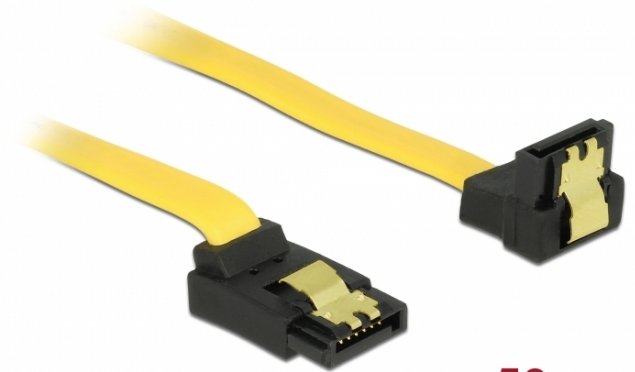

Delock SATA 6 Gb/s Cable upwards angled to downwards angled 50 cm yellow

Description

This SATA cable by Delock enables the internal connection of various SATA devices, e.g. HDDs, controller cards or Flash memories. It complies with the latest standard and provides a data transfer rate of up to 6 Gb/s. It is downwards compatible to the previous SATA versions, but can then only reach the respective transfer speed. The metal clips on the connectors ensure that the cable reliably clicks into place.

50 cm

Specification

- Connectors:
 - 1 x SATA 6 Gb/s 7 pin receptacle upwards angled >
 - 1 x SATA 6 Gb/s 7 pin receptacle downwards angled
- With gold coloured metal clips
- Data transfer rate up to 6 Gb/s
- Downwards compatible to SATA 1.5 Gb/s and 3 Gb/s
- Cable gauge: 26 AWG
- Colour: yellow
- Length without connectors: ca. 50 cm