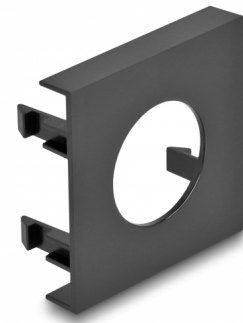

# Delock Easy 45 Module Plate Round cut-out Ø 24 mm, 45 x 45 mm 5 pieces black

## Description

This module plate by Delock provides a hole cut-out of 24 mm. The simple snap-in mechanism ensures that the cover is firmly in place and can be easily and toolless changed if necessary.

## Easy 45 connects

Easy 45 is a variable, modular system that allows components such as sockets, HDMI or USB connections to be added according to your needs. The Easy 45 modules are standardised and can be mounted in various module holder or cable ducts. Easy 45 builds the interface between electrical, network and system installation and many peripheral devices such as TV, monitors, printers, laptops and much more.

## Technical details

- Material: PC plastic
- Suitable for module holder Delock Easy 45
- Suitable for 45 mm cable duct with minimum depth 45 mm
- Cut-out: Ø 24 mm
- Module size: 45 x 45 mm
- Dimensions (LxWxH): ca. 45.0 x 45.0 x 22.0 mm
- Colour: black