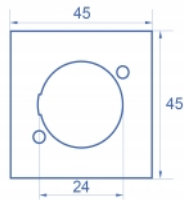

5 x

Item no. 81395

EAN: 4043619813957

Country of origin: China

Package: Zip poly bag

Technical details

- Material: PC plastic
- Suitable for module holder Delock Easy 45
- Suitable for 45 mm cable duct with minimum depth 45 mm
- Cut-out: D-Type
- Module size: 45 x 45 mm
- Dimensions (LxWxH): ca. 45.0 x 45.0 x 22.0 mm
- Colour: white

System requirements

- A free module port Delock Easy 45 (45 x 45 mm)

Package content

- 5 x module plate

Images

General

Mounting type:	Easy 45
----------------	---------

Physical characteristics

Housing material:	Plastic
Length:	22.0 mm
Width:	45 mm
Height:	45 mm
Colour:	RAL 9003 Weiß