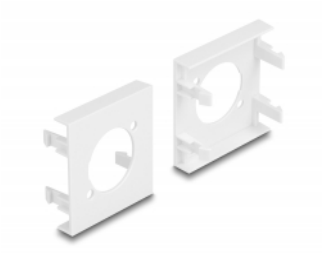

Delock Easy 45 Module Plate Round cut-out D-Type, 45 x 45 mm 5 pieces white

Description

This module plate by Delock provides a D-Type cut-out. The simple snap-in mechanism ensures that the cover is firmly in place and can be easily and toolless changed if necessary.

Easy 45 connects

Easy 45 is a variable, modular system that allows components such as sockets, HDMI or USB connections to be added according to your needs. The Easy 45 modules are standardised and can be mounted in various module holder or cable ducts. Easy 45 builds the interface between electrical, network and system installation and many peripheral devices such as TV, monitors, printers, laptops and much more.

5 x

Item no. 81395

EAN: 4043619813957

Country of origin: China

Package: Zip poly bag

Technical details

- Material: PC plastic
- Suitable for module holder Delock Easy 45
- Suitable for 45 mm cable duct with minimum depth 45 mm
- Cut-out: D-Type
- Module size: 45 x 45 mm
- Dimensions (LxWxH): ca. 45.0 x 45.0 x 22.0 mm
- Colour: white

System requirements

- A free module port Delock Easy 45 (45 x 45 mm)

Package content

- 5 x module plate

Images

General

Mounting type:	Easy 45
----------------	---------

Physical characteristics