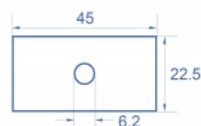

This module plate was designed to accommodate various connectors with an M6 external thread. For example, optionally available audio cables with a jack socket can be mounted. The low material thickness of only 1.5 mm provides sufficient strength while requiring little space for mounting.

Easy 45 connects

Easy 45 is a variable, modular system that allows components such as **sockets, HDMI or USB connections** to be added according to your needs. The Easy 45 modules are standardised and can be mounted in various module holder or cable ducts. Easy 45 builds the **interface between electrical, network and system installation** and many peripheral devices such as **TV, monitors, printers, laptops** and much more.

Tehnički podaci

- Materijal: PC plastika
- Prikladno za držač modula Delock Easy 45
- Prikladno za 45 mm kabelski vod minimalne dubine 45 mm
- Izrez: Ø 6,2 mm
- Veličina modula: 22,5 x 45 mm
- Mjere (DxŠxV): oko 45,0 x 22,5 x 22,0 mm
- Boja: bijela

Preduvjeti sustava

- Besplatan ulaz modula Delock Easy 45 (22,5 x 45 mm)

Sadržaj pakiranja

- 10 x ploča modula

Slike

10 x

Predmet br. 81368

EAN: 4043619813681

Zemlja podrijetla: China

Pakiranje: Plastična vrećica sa zip zatvaračem