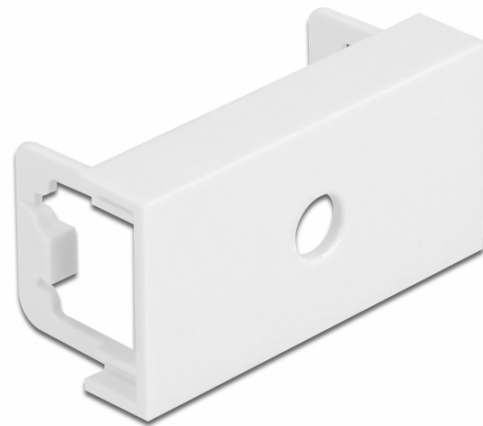

This module plate was designed to accommodate various connectors with an M6 external thread. For example, optionally available audio cables with a jack socket can be mounted. The low material thickness of only 1.5 mm provides sufficient strength while requiring little space for mounting.

Easy 45 connects

Easy 45 is a variable, modular system that allows components such as **sockets, HDMI or USB connections** to be added according to your needs. The Easy 45 modules are standardised and can be mounted in various module holder or cable ducts. Easy 45 builds the **interface between electrical, network and system installation** and many peripheral devices such as **TV, monitors, printers, laptops** and much more.

Tehnički podaci

- Materijal: PC plastika
- Prikladno za držač modula Delock Easy 45
- Prikladno za 45 mm kabelski vod minimalne dubine 45 mm
- Izrez: Ø 6,2 mm
- Veličina modula: 22,5 x 45 mm
- Mjere (DxŠxV): oko 45,0 x 22,5 x 22,0 mm
- Boja: bijela

Preduvjeti sustava

- Besplatan ulaz modula Delock Easy 45 (22,5 x 45 mm)

Sadržaj pakiranja

- 10 x ploča modula

Slike

10 x

Predmet br. 81368

EAN: 4043619813681

Zemlja podrijetla: China

Pakiranje: Plastična vrećica sa zip zatvaračem