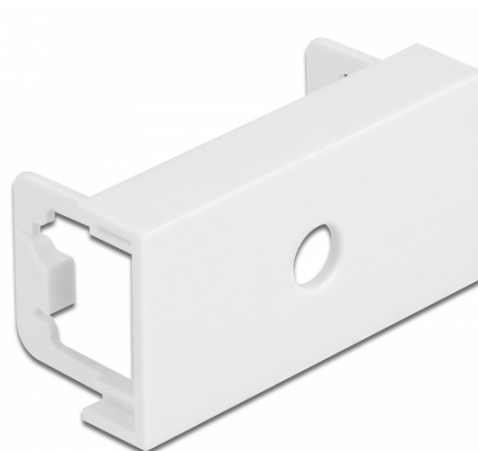

This module plate was designed to accommodate various connectors with an M6 external thread. For example, optionally available audio cables with a jack socket can be mounted. The low material thickness of only 1.5 mm provides sufficient strength while requiring little space for mounting.

Easy 45 connects

Easy 45 is a variable, modular system that allows components such as **sockets, HDMI or USB connections** to be added according to your needs. The Easy 45 modules are standardised and can be mounted in various module holder or cable ducts. Easy 45 builds the **interface between electrical, network and system installation** and many peripheral devices such as **TV, monitors, printers, laptops** and much more.

Specifiche

- Materiale: PC in plastica
- Adatto per il supporto del modulo Delock Easy 45
- Adatto per canaline portacavi da 45 mm con profondità minima di 45 mm
- Foro: Ø 6,2 mm
- Dimensioni del modulo: 22,5 x 45 mm
- Dimensioni (LxPxA): ca. 45,0 x 22,5 x 22,0 mm
- Colore: bianco

Requisiti di sistema

- Un modulo porta libero Delock Easy 45 (22,5 x 45 mm)

Contenuto della confezione

- 10 x piastra del modulo

Immagini

10 x

Articolo n. 81368

EAN: 4043619813681

Paese di origine: China

Pacchetto: Sacchetto in plastica con cerniera