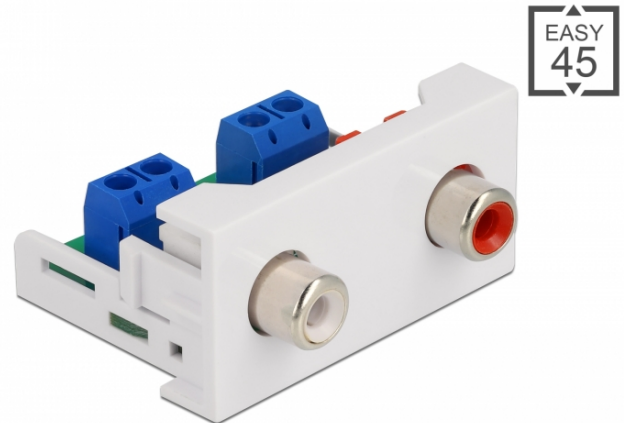

Delock Easy 45 Module 2 x RCA female port 22.5 x 45 mm

Description

This Easy 45 module by Delock is designed to provide two RCA female ports. The simple snap-in mechanism ensures that the module is firmly in place and can be easily removed if necessary.

Easy 45 connects

Easy 45 is a variable, modular system that allows components such as sockets, HDMI or USB connections to be added according to your needs. The Easy 45 modules are standardised and can be mounted in various module holder or cable ducts. Easy 45 builds the interface between electrical, network and system installation and many peripheral devices such as TV, monitors, printers, laptops and much more.

Specification

- Connectors:
external: 2 x RCA female
internal: 1 x 4 pin terminal block screw terminal
- Material: ABS plastic
- Suitable for module holder Delock Easy 45
- Suitable for 45 mm cable duct with minimum depth 45 mm
- Module size: 22.5 x 45 mm
- Dimensions (LxWxH): ca. 22.5 x 45.0 x 39.0 mm
- Colour: white

Images

General	
Mounting type:	Easy 45
Interface	
Connector 1:	1 x 4 Pin Terminalblock Schraubklemme
Connector 2:	2 x RCA female
Physical characteristics	
Length:	45 mm
Width:	22.5 mm
Height:	39 mm
Colour:	RAL 9003 Weiß