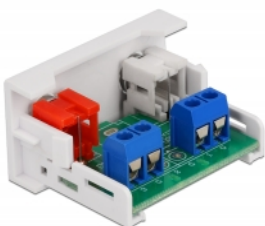

Delock Easy 45 Module 2 x RCA female port 22.5 x 45 mm

Description

This Easy 45 module by Delock is designed to provide two RCA female ports. The simple snap-in mechanism ensures that the module is firmly in place and can be easily removed if necessary.

Easy 45 connects

Easy 45 is a variable, modular system that allows components such as sockets, HDMI or USB connections to be added according to your needs. The Easy 45 modules are standardised and can be mounted in various module holder or cable ducts. Easy 45 builds the interface between electrical, network and system installation and many peripheral devices such as TV, monitors, printers, laptops and much more.

Specification

- Connectors:
  external: 2 x RCA female
  internal: 1 x 4 pin terminal block screw terminal
- Material: ABS plastic
- Suitable for module holder Delock Easy 45
- Suitable for 45 mm cable duct with minimum depth 45 mm
- Module size: 22.5 x 45 mm
- Dimensions (LxWxH): ca. 22.5 x 45.0 x 39.0 mm
- Colour: white

Item no. 81338

EAN: 4043619813384

Country of origin: China

Package: White Box

System requirements

- A free module port Delock Easy 45

Package content

- Easy 45 module

Images