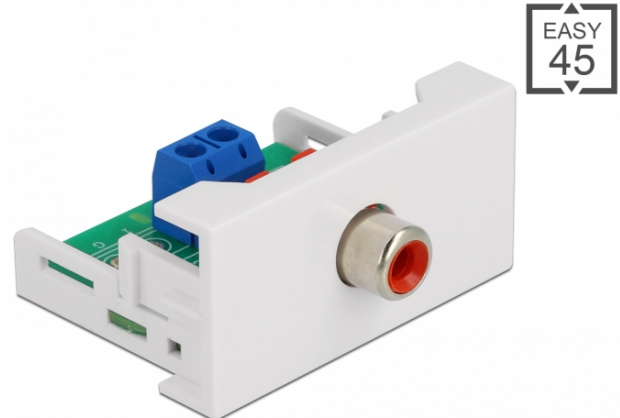

Delock Easy 45 Module RCA female port 22.5 x 45 mm

Description

This Easy 45 module by Delock is designed to provide a RCA female port. The simple snap-in mechanism ensures that the module is firmly in place and can be easily removed if necessary.

Easy 45 connects

Easy 45 is a variable, modular system that allows components such as sockets, HDMI or USB connections to be added according to your needs. The Easy 45 modules are standardised and can be mounted in various module holder or cable ducts. Easy 45 builds the interface between electrical, network and system installation and many peripheral devices such as TV, monitors, printers, laptops and much more.

Specification

- Connectors:
external: 1 x RCA female
internal: 1 x 2 pin terminal block screw terminal
- Material: ABS plastic
- Suitable for module holder Delock Easy 45
- Suitable for 45 mm cable duct with minimum depth 45 mm
- Module size: 22.5 x 45 mm
- Dimensions (LxWxH): ca. 22.5 x 45.0 x 39.0 mm
- Colour: white

Images

General	
Mounting type:	Easy 45
Interface	
Connector 1:	1 x 2 pin terminal block screw terminal
Connector 2:	1 x RCA female
Physical characteristics	
Length:	45 mm
Width:	22.5 mm
Height:	39 mm
Colour:	RAL 9003 Weiß