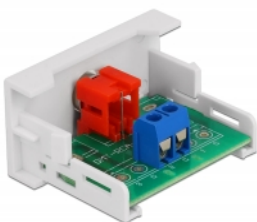

Delock Easy 45 Module RCA female port 22.5 x 45 mm

Description

This Easy 45 module by Delock is designed to provide a RCA female port. The simple snap-in mechanism ensures that the module is firmly in place and can be easily removed if necessary.

Easy 45 connects

Easy 45 is a variable, modular system that allows components such as sockets, HDMI or USB connections to be added according to your needs. The Easy 45 modules are standardised and can be mounted in various module holder or cable ducts. Easy 45 builds the interface between electrical, network and system installation and many peripheral devices such as TV, monitors, printers, laptops and much more.

Specification

- Connectors:
external: 1 x RCA female
internal: 1 x 2 pin terminal block screw terminal
- Material: ABS plastic
- Suitable for module holder Delock Easy 45
- Suitable for 45 mm cable duct with minimum depth 45 mm
- Module size: 22.5 x 45 mm
- Dimensions (LxWxH): ca. 22.5 x 45.0 x 39.0 mm
- Colour: white

Images

General	
Mounting type:	Easy 45
Interface	
Connector 1:	1 x 2 pin terminal block screw terminal
Connector 2:	1 x RCA female
Physical characteristics	
Length:	45 mm
Width:	22.5 mm
Height:	39 mm
Colour:	RAL 9003 Weiß