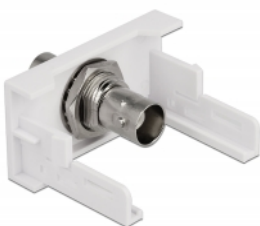

## Description

This Easy 45 module by Delock is designed to provide a BNC female port. The simple snap-in mechanism ensures that the module is firmly in place and can be easily removed if necessary.

### Easy 45 connects

Easy 45 is a variable, modular system that allows components such as sockets, HDMI or USB connections to be added according to your needs. The Easy 45 modules are standardised and can be mounted in various module holder or cable ducts. Easy 45 builds the interface between electrical, network and system installation and many peripheral devices such as TV, monitors, printers, laptops and much more.

## Specification

- Connectors:
  - external: 1 x BNC female
  - internal: 1 x BNC female
- Material: ABS plastic
- Suitable for module holder Delock Easy 45
- Suitable for 45 mm cable duct with minimum depth 45 mm
- Module size: 22.5 x 45 mm
- Dimensions (LxWxH): ca. 22.5 x 45.0 x 46.0 mm
- Colour: white

## Images

General	
Mounting type:	Easy 45
Interface	
connector:	1 x BNC female
Connector 1:	1 x BNC female
Physical characteristics	
Housing material:	Plastic
Length:	46 mm
Width:	22.5 mm
Height:	45 mm
Colour:	RAL 9003 Weiß