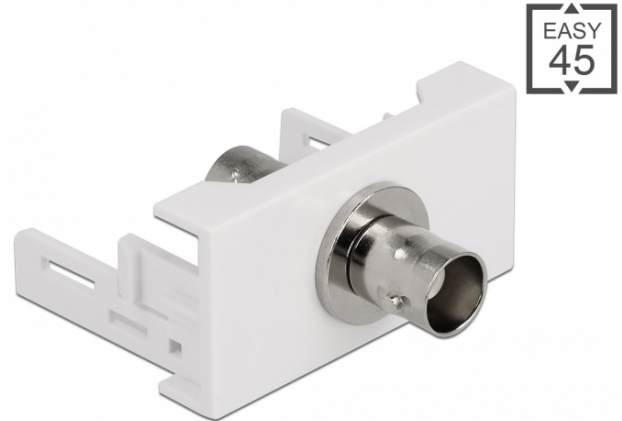

# Delock Easy 45 Module BNC female port 22.5 x 45 mm

## Description

This Easy 45 module by Delock is designed to provide a BNC female port. The simple snap-in mechanism ensures that the module is firmly in place and can be easily removed if necessary.

### Easy 45 connects

Easy 45 is a variable, modular system that allows components such as sockets, HDMI or USB connections to be added according to your needs. The Easy 45 modules are standardised and can be mounted in various module holder or cable ducts. Easy 45 builds the interface between electrical, network and system installation and many peripheral devices such as TV, monitors, printers, laptops and much more.

## Specification

- Connectors:
  - external: 1 x BNC female
  - internal: 1 x BNC female
- Material: ABS plastic
- Suitable for module holder Delock Easy 45
- Suitable for 45 mm cable duct with minimum depth 45 mm
- Module size: 22.5 x 45 mm
- Dimensions (LxWxH): ca. 22.5 x 45.0 x 46.0 mm
- Colour: white