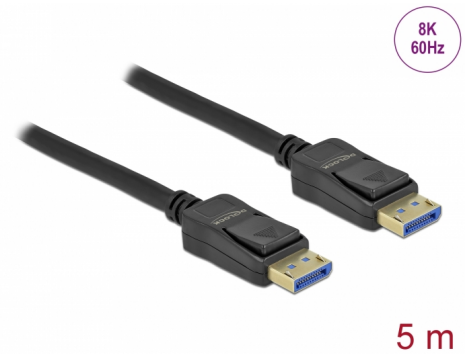

Delock DisplayPort cable 8K 60 Hz 40 Gbps 5 m

Description

This cable by Delock is used to connect devices with a DisplayPort interface, such as monitors or TVs, to a PC or a laptop.

8K resolution and HDR support

By supporting a maximum bandwidth of 40 Gbps, content up to 8K Ultra HD (7680 x 4320 @ 60 Hz) resolution can be displayed.

Due to the HDR support colours are realistically displayed with impressive depth, brightness and contrast are optimally reproduced.

Item no. 80264

EAN: 4043619802647

Country of origin: China

Package: Box

Technical details

- Connectors:
 - 1 x DisplayPort male >
 - 1 x DisplayPort male
- DisplayPort 2.0 specification
- Downwards compatible to DisplayPort 1.4, 1.3, 1.2 and 1.1
- Pin 20 not connected
- Cable gauge: 28 AWG
- Cable diameter: ca. 7 mm
- Copper conductor
- Triple shielded cable
- Contacts gold-plated
- Connector finishing: gold-plated
- Transmission of audio and video signals
- Data transfer rate up to 40 Gbps
- Resolution up to:
 - Display with DSC support:
 - 7680 x 4320 @ 60 Hz
 - Display without DSC support:
 - 7680 x 4320 @ 30 Hz
 (depending on the system and the connected hardware)

Connector 1:	1 x DisplayPort male
Connector 2:	1 x DisplayPort male

Technical characteristics

Data transfer rate:	up to 54 Gbps
Maximum screen resolution:	10240 x 4320 @ 60 Hz

Physical characteristics

Connector finishing:	gold-plated
Pin finishing:	gold-plated
Conductor material:	copper
Conductor gauge:	28 AWG
Shielding:	triple
Length:	5 m
Colour:	black