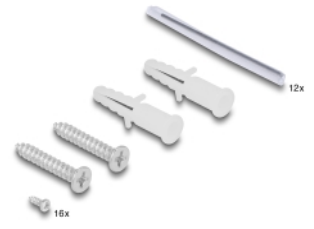

With splice cassette

The integrated splice cassette allows for the clean routing of individual fibers, ensuring optimal transmission of optical signals. In addition, the cassette is perfect for mechanical splicing and fusion splicing.

Item no. 67032

EAN: 4043619670321

Country of origin: China

Package: Box

Technical details

- Optical fiber box for wall mounting
- 8 slots for SC Simplex couplings
- Cable feed on rear side
- With splice cassette
- Colour: black
- Housing material: metal
- Dimensions (LxWxH): ca. 249.0 x 131.5 x 38.7 mm

Package content

- Optical fiber connection box
- 12 x heat shrink tube
- 16 x screw 65.9 x 2.2 mm
- 2 x screw 24.2 x 4.0 mm
- 2 x dowel

Images

General

Mounting type:	Wall mounting
----------------	---------------

Physical characteristics

Housing material:	metal
Length:	249.0 mm
Width:	131.5 mm
Height:	38.7 mm
Colour:	black