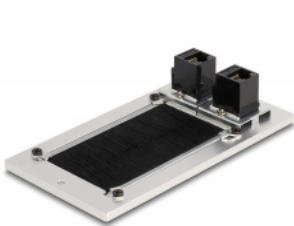

# Delock Cable entry with brush and 2 x RJ45 Keystone module Cat.6 aluminium

## Description

This cable entry by Delock with brush and hinged cover can be used ideal for table mount to pass cables through. The nylon brush prevents dust and dirt getting in and ensures a safe cable passage.

## Specification

- Connectors:  
2 x RJ45 jack  
2 x RJ45 jack
- Cat.6 specification
- For mounting in table or worktop
- Brush seal
- Installation dimensions: 120 x 70 mm
- Passage opening: 80 x 42 mm
- Material: aluminium
- Dimensions (LxWxH): ca. 130 x 70 x 5 mm

## Images

General	
Specification:	Cat. 6
Interface	
Connector 1:	2 x RJ45 jack
Connector 2:	2 x RJ45 jack
Physical characteristics	
Material:	Aluminium
Length:	130 mm
Width:	70 mm
Height:	5 mm