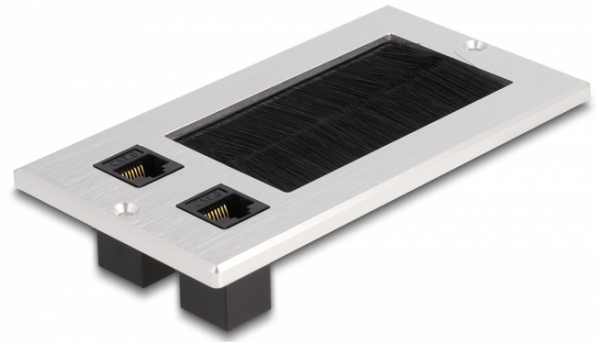

# Delock Cable entry with brush and 2 x RJ45 Keystone module Cat.6 aluminium

## Description

This cable entry by Delock with brush and hinged cover can be used ideal for table mount to pass cables through. The nylon brush prevents dust and dirt getting in and ensures a safe cable passage.

## Specification

- Connectors:  
2 x RJ45 jack  
2 x RJ45 jack
- Cat.6 specification
- For mounting in table or worktop
- Brush seal
- Installation dimensions: 120 x 70 mm
- Passage opening: 80 x 42 mm
- Material: aluminium
- Dimensions (LxWxH): ca. 130 x 70 x 5 mm

## Images

General	
Specification:	Cat. 6
Interface	
Connector 1:	2 x RJ45 jack
Connector 2:	2 x RJ45 jack
Physical characteristics	
Material:	Aluminium
Length:	130 mm
Width:	70 mm
Height:	5 mm