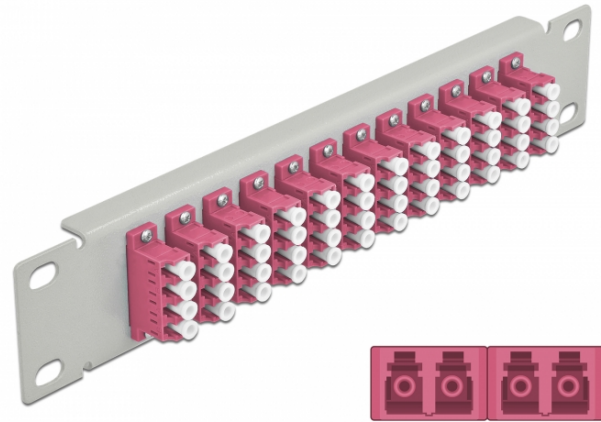

# 10" Fiber Optic Patch Panel 12 Port LC Quad violet 1U grey

## Description

This patch panel by Delock is equipped with twelve LC Quad fiber optic couplers and is suitable for installation in a 10" network cabinet. With the LC Quad couplers, fiber optic male connectors can be easily connected to each other.

## Specification

- Connectors:
  - 12 x LC Quad female >
  - 12 x LC Quad female
- For multi-mode fiber OM4
- Ceramic sleeve
- With dust cover
- Colour: violet
- For mounting in 10" network cabinet, 1U
- 12 ports with LC Quad couplers
- Housing material: metal
- Housing colour: grey
- Dimensions (LxWxH): ca. 254 x 44 x 10 mm

## Package content

- 10" fiber optic patch panel