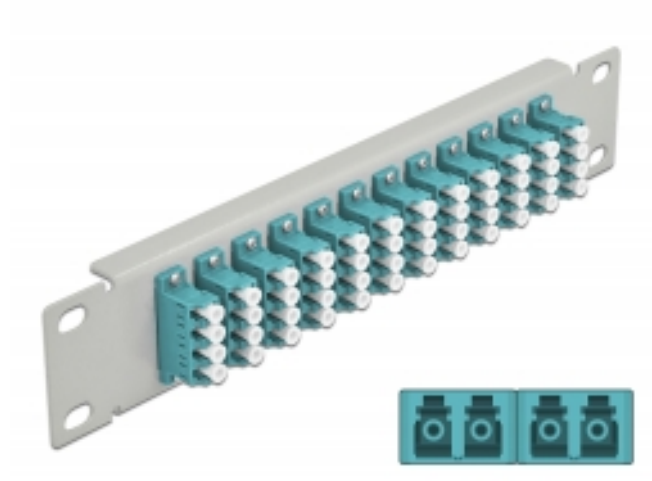

Delock 10" Fiber Optic Patch Panel 12 Port LC Quad aqua 1U grey

Description

This patch panel by Delock is equipped with twelve LC Quad fiber optic couplers and is suitable for installation in a 10" network cabinet. With the LC Quad couplers, fiber optic male connectors can be easily connected to each other.

Specification

- Connectors:
12 x LC Quad female >
12 x LC Quad female
- For multi-mode fiber OM3
- Ceramic sleeve
- With dust cover
- Colour: aqua
- For mounting in 10" network cabinet, 1U
- 12 ports with LC Quad couplers
- Housing material: metal
- Housing colour: grey
- Dimensions (LxWxH): ca. 254 x 44 x 10 mm

Item no. 66799

EAN: 4043619667994

Country of origin: China

Package: Box

Package content

- 10" fiber optic patch panel

Images

Interface	
Connector 1:	12 x LC Quad female
Connector 2:	12 x LC Quad female
Physical characteristics	
Housing colour:	grey
Housing material:	metal
Length:	254 mm
Width:	44 mm
Height:	10 mm
Colour:	aqua