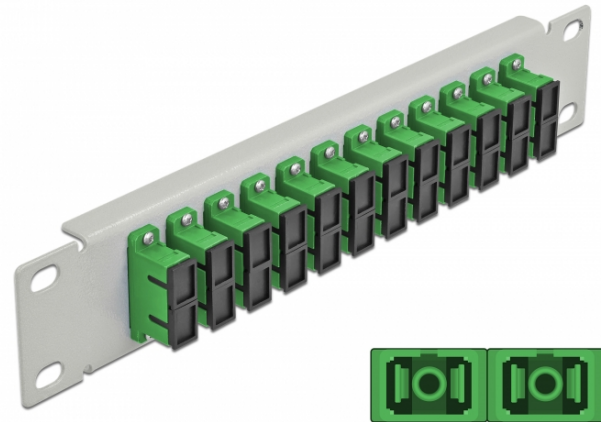

10" Fiber Optic Patch Panel 12 Port SC Duplex green 1U grey

Description

This patch panel by Delock is equipped with twelve SC Duplex fiber optic couplers and is suitable for installation in a 10" network cabinet. With the SC Duplex couplers, fiber optic male connectors can be easily connected to each other.

Specification

- Connectors:
 - 12 x SC Duplex female >
 - 12 x SC Duplex female
- For single-mode fiber
- Ceramic sleeve
- With dust cover
- Colour: green
- For mounting in 10" network cabinet, 1U
- 12 ports with SC Duplex couplers
- Housing material: metal
- Housing colour: grey
- Dimensions (LxWxH): ca. 254 x 44 x 10 mm

Item no. 66792

EAN: 4043619667925
 Country of origin: China
 Package: Box

Package content

- 10" fiber optic patch panel

Images

Interface	
Connector 1:	12 x SC Duplex female
Connector 2:	12 x SC Duplex female
Physical characteristics	
Housing colour:	grey
Housing material:	metal
Length:	254 mm
Width:	44 mm
Height:	10 mm
Colour:	green