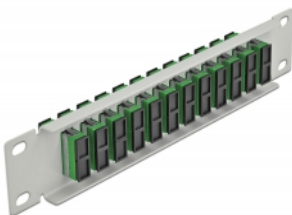

10" Fiber Optic Patch Panel 12 Port SC Duplex green 1U grey

Description

This patch panel by Delock is equipped with twelve SC Duplex fiber optic couplers and is suitable for installation in a 10" network cabinet. With the SC Duplex couplers, fiber optic male connectors can be easily connected to each other.

Specification

- Connectors:
 - 12 x SC Duplex female >
 - 12 x SC Duplex female
- For single-mode fiber
- Ceramic sleeve
- With dust cover
- Colour: green
- For mounting in 10" network cabinet, 1U
- 12 ports with SC Duplex couplers
- Housing material: metal
- Housing colour: grey
- Dimensions (LxWxH): ca. 254 x 44 x 10 mm

Item no. 66792

EAN: 4043619667925
 Country of origin: China
 Package: Box

Package content

- 10" fiber optic patch panel

Images

Interface	
Connector 1:	12 x SC Duplex female
Connector 2:	12 x SC Duplex female
Physical characteristics	
Housing colour:	grey
Housing material:	metal
Length:	254 mm
Width:	44 mm
Height:	10 mm
Colour:	green