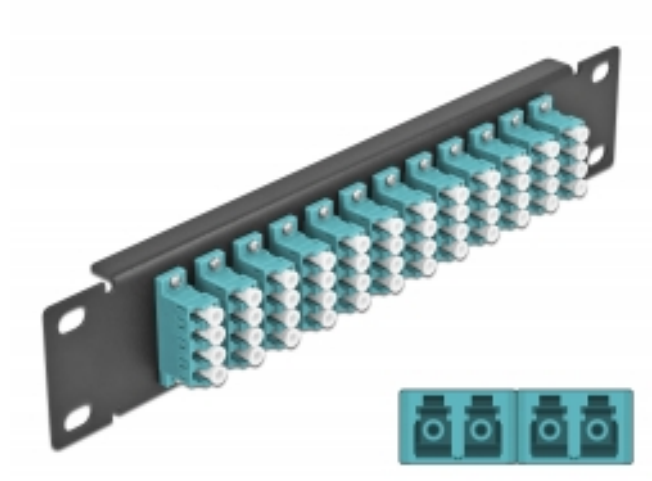

# Delock 10" Fiber Optic Patch Panel 12 Port LC Quad aqua 1U black

## Description

This patch panel by Delock is equipped with twelve LC Quad fiber optic couplers and is suitable for installation in a 10" network cabinet. With the LC Quad couplers, fiber optic male connectors can be easily connected to each other.

## Specification

- Connectors:
  - 12 x LC Quad female >
  - 12 x LC Quad female
- For multi-mode fiber OM3
- Ceramic sleeve
- With dust cover
- Colour: aqua
- For mounting in 10" network cabinet, 1U
- 12 ports with LC Quad couplers
- Housing material: metal
- Housing colour: black
- Dimensions (LxWxH): ca. 254 x 44 x 10 mm

## Images

Interface	
Connector 1:	12 x LC Quad female
Connector 2:	12 x LC Quad female
Physical characteristics	
Housing colour:	black
Housing material:	metal
Length:	254 mm
Width:	44 mm
Height:	10 mm
Colour:	aqua