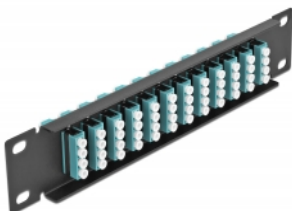

# Delock 10" Fiber Optic Patch Panel 12 Port LC Quad aqua 1U black

## Description

This patch panel by Delock is equipped with twelve LC Quad fiber optic couplers and is suitable for installation in a 10" network cabinet. With the LC Quad couplers, fiber optic male connectors can be easily connected to each other.

## Specification

- Connectors:
  - 12 x LC Quad female >
  - 12 x LC Quad female
- For multi-mode fiber OM3
- Ceramic sleeve
- With dust cover
- Colour: aqua
- For mounting in 10" network cabinet, 1U
- 12 ports with LC Quad couplers
- Housing material: metal
- Housing colour: black
- Dimensions (LxWxH): ca. 254 x 44 x 10 mm

## Images

Interface	
Connector 1:	12 x LC Quad female
Connector 2:	12 x LC Quad female
Physical characteristics	
Housing colour:	black
Housing material:	metal
Length:	254 mm
Width:	44 mm
Height:	10 mm
Colour:	aqua