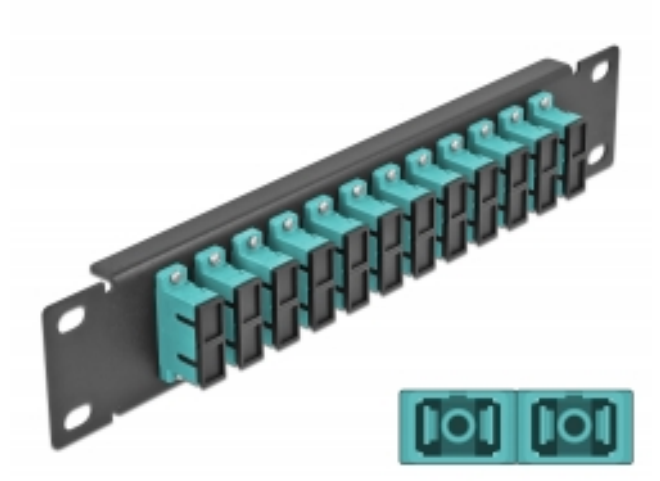

Delock 10" Fiber Optic Patch Panel 12 Port SC Duplex aqua 1U black

Description

This patch panel by Delock is equipped with twelve SC Duplex fiber optic couplers and is suitable for installation in a 10" network cabinet. With the SC Duplex couplers, fiber optic male connectors can be easily connected to each other.

Specification

- Connectors:
 - 12 x SC Duplex female >
 - 12 x SC Duplex female
- For multi-mode fiber OM3
- Ceramic sleeve
- With dust cover
- Colour: aqua
- For mounting in 10" network cabinet, 1U
- 12 ports with SC Duplex couplers
- Housing material: metal
- Housing colour: black
- Dimensions (LxWxH): ca. 254 x 44 x 10 mm

Item no. 66774

EAN: 4043619667741

Country of origin: China

Package: Box

Package content

- 10" fiber optic patch panel

Images

Interface	
Connector 1:	12 x SC Duplex female
Connector 2:	12 x SC Duplex female
Physical characteristics	
Housing colour:	black
Housing material:	metal
Length:	254 mm
Width:	44 mm
Height:	10 mm
Colour:	aqua