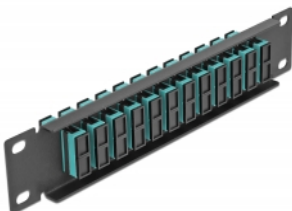

Delock 10" Fiber Optic Patch Panel 12 Port SC Duplex aqua 1U black

Description

This patch panel by Delock is equipped with twelve SC Duplex fiber optic couplers and is suitable for installation in a 10" network cabinet. With the SC Duplex couplers, fiber optic male connectors can be easily connected to each other.

Specification

- Connectors:
 - 12 x SC Duplex female >
 - 12 x SC Duplex female
- For multi-mode fiber OM3
- Ceramic sleeve
- With dust cover
- Colour: aqua
- For mounting in 10" network cabinet, 1U
- 12 ports with SC Duplex couplers
- Housing material: metal
- Housing colour: black
- Dimensions (LxWxH): ca. 254 x 44 x 10 mm

Item no. 66774

EAN: 4043619667741

Country of origin: China

Package: Box

Package content

- 10" fiber optic patch panel

Images

Interface	
Connector 1:	12 x SC Duplex female
Connector 2:	12 x SC Duplex female
Physical characteristics	
Housing colour:	black
Housing material:	metal
Length:	254 mm
Width:	44 mm
Height:	10 mm
Colour:	aqua