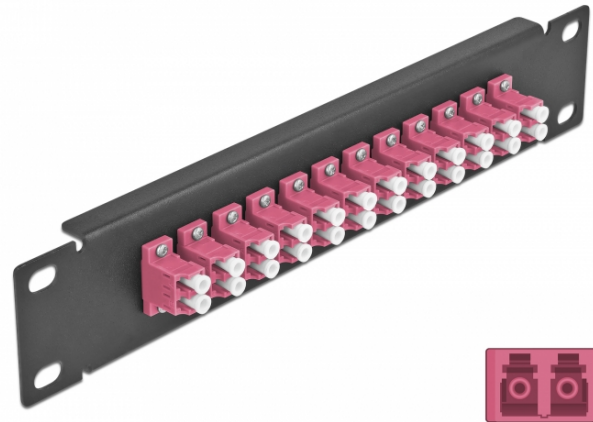

10" Fiber Optic Patch Panel 12 Port LC Duplex violet 1U black

Description

This patch panel by Delock is equipped with twelve LC Duplex fiber optic couplers and is suitable for installation in a 10" network cabinet. With the LC Duplex couplers, fiber optic male connectors can be easily connected to each other.

Specification

- Connectors:
 - 12 x LC Duplex female >
 - 12 x LC Duplex female
- For multi-mode fiber OM4
- Ceramic sleeve
- With dust cover
- Colour: violet
- For mounting in 10" network cabinet, 1U
- 12 ports with LC Duplex couplers
- Housing material: metal
- Housing colour: black
- Dimensions (LxWxH): ca. 254 x 44 x 10 mm

Item no. 66769

EAN: 4043619667697
 Country of origin: China
 Package: Box

Package content

- 10" fiber optic patch panel

Images

Interface	
Connector 1:	12 x LC Duplex female
Connector 2:	12 x LC Duplex female
Physical characteristics	
Housing colour:	black
Housing material:	metal
Length:	254 mm
Width:	44 mm
Height:	10 mm
Colour:	violet