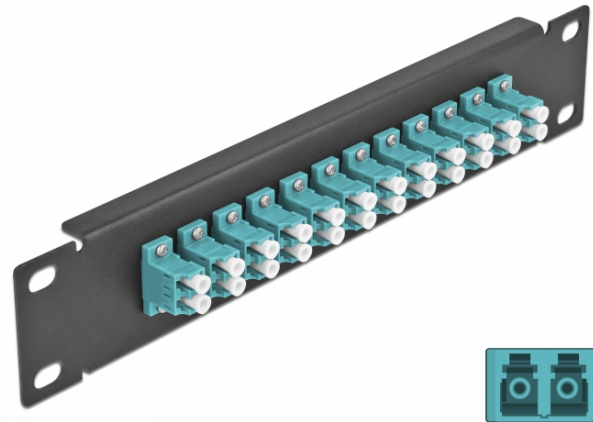

10" Fiber Optic Patch Panel 12 Port LC Duplex aqua 1U black

Description

This patch panel by Delock is equipped with twelve LC Duplex fiber optic couplers and is suitable for installation in a 10" network cabinet. With the LC Duplex couplers, fiber optic male connectors can be easily connected to each other.

Specification

- Connectors:
 - 12 x LC Duplex female >
 - 12 x LC Duplex female
- For multi-mode fiber OM3
- Ceramic sleeve
- With dust cover
- Colour: aqua
- For mounting in 10" network cabinet, 1U
- 12 ports with LC Duplex couplers
- Housing material: metal
- Housing colour: black
- Dimensions (LxWxH): ca. 254 x 44 x 10 mm

Item no. 66768

EAN: 4043619667680
 Country of origin: China
 Package: Box

Package content

- 10" fiber optic patch panel

Images

Interface	
Connector 1:	12 x LC Duplex female
Connector 2:	12 x LC Duplex female
Physical characteristics	
Housing colour:	black
Housing material:	metal
Length:	254 mm
Width:	44 mm
Height:	10 mm
Colour:	aqua