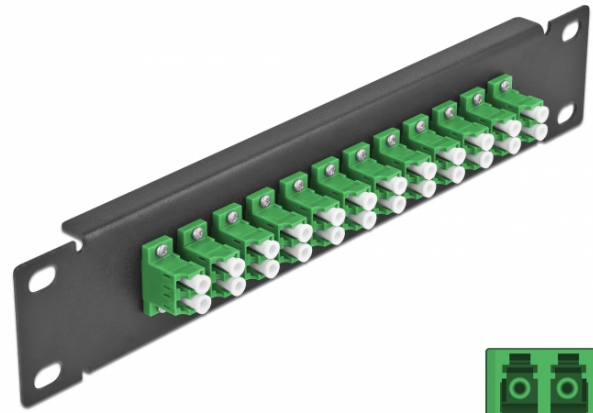

10" Fiber Optic Patch Panel 12 Port LC Duplex green 1U black

Description

This patch panel by Delock is equipped with twelve LC Duplex fiber optic couplers and is suitable for installation in a 10" network cabinet. With the LC Duplex couplers, fiber optic male connectors can be easily connected to each other.

Specification

- Connectors:
 - 12 x LC Duplex female >
 - 12 x LC Duplex female
- For single-mode fiber
- Ceramic sleeve
- With dust cover
- Colour: green
- For mounting in 10" network cabinet, 1U
- 12 ports with LC Duplex couplers
- Housing material: metal
- Housing colour: black
- Dimensions (LxWxH): ca. 254 x 44 x 10 mm

Item no. 66766

EAN: 4043619667666
 Country of origin: China
 Package: Box

Package content

- 10" fiber optic patch panel

Images

| Interface | |
|--------------------------|-----------------------|
| Connector 1: | 12 x LC Duplex female |
| Connector 2: | 12 x LC Duplex female |
| Physical characteristics | |
| Housing colour: | black |
| Housing material: | metal |
| Length: | 254 mm |
| Width: | 44 mm |
| Height: | 10 mm |
| Colour: | green |