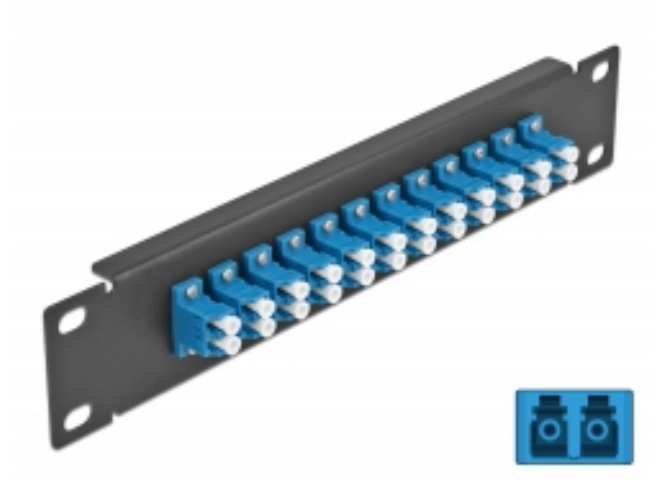

Delock 10" Fiber Optic Patch Panel 12 Port LC Duplex blue 1U black

Description

This patch panel by Delock is equipped with twelve LC Duplex fiber optic couplers and is suitable for installation in a 10" network cabinet. With the LC Duplex couplers, fiber optic male connectors can be easily connected to each other.

Specification

- Connectors:
 - 12 x LC Duplex female >
 - 12 x LC Duplex female
- For single-mode fiber
- Ceramic sleeve
- With dust cover
- Colour: blue
- For mounting in 10" network cabinet, 1U
- 12 ports with LC Duplex couplers
- Housing material: metal
- Housing colour: black
- Dimensions (LxWxH): ca. 254 x 44 x 10 mm

Item no. 66765

EAN: 4043619667659

Country of origin: China

Package: Box

Package content

- 10" fiber optic patch panel

Images

| Interface | |
|--------------------------|-----------------------|
| Connector 1: | 12 x LC Duplex female |
| Connector 2: | 12 x LC Duplex female |
| Physical characteristics | |
| Housing colour: | grey |
| Housing material: | metal |
| Length: | 254 mm |
| Width: | 44 mm |
| Height: | 10 mm |
| Colour: | blue |