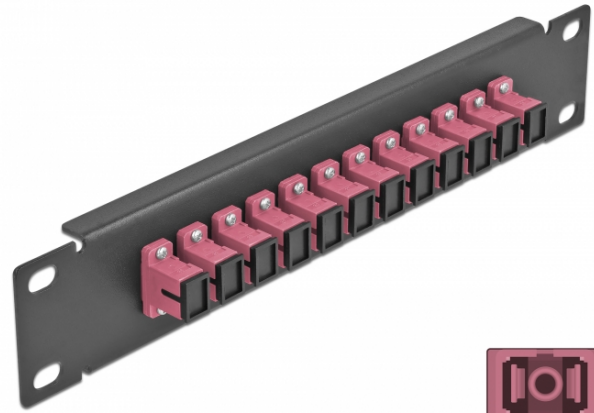

# 10" Fiber Optic Patch Panel 12 Port SC Simplex violet 1U black

## Description

This patch panel by Delock is equipped with twelve SC Simplex fiber optic couplers and is suitable for installation in a 10" network cabinet. With the SC Simplex couplers, fiber optic male connectors can be easily connected to each other.

## Specification

- Connectors:
  - 12 x SC Simplex female >
  - 12 x SC Simplex female
- For multi-mode fiber OM4
- Ceramic sleeve
- With dust cover
- Colour: violet
- For mounting in 10" network cabinet, 1U
- 12 ports with SC Simplex couplers
- Housing material: metal
- Housing colour: black
- Dimensions (LxWxH): ca. 254 x 44 x 10 mm

## Images

Interface	
Connector 1:	12 x SC Simplex female
Connector 2:	12 x SC Simplex female
Physical characteristics	
Housing colour:	black
Housing material:	metal
Length:	254 mm
Width:	44 mm
Height:	10 mm
Colour:	violet