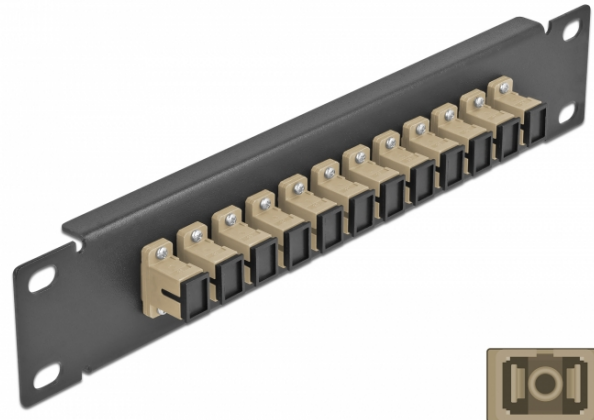

10" Fiber Optic Patch Panel 12 Port SC Simplex beige 1U black

Description

This patch panel by Delock is equipped with twelve SC Simplex fiber optic couplers and is suitable for installation in a 10" network cabinet. With the SC Simplex couplers, fiber optic male connectors can be easily connected to each other.

Specification

- Connectors:
 - 12 x SC Simplex female >
 - 12 x SC Simplex female
- For multi-mode fiber OM1 / OM2
- Ceramic sleeve
- With dust cover
- Colour: beige
- For mounting in 10" network cabinet, 1U
- 12 ports with SC Simplex couplers
- Housing material: metal
- Housing colour: black
- Dimensions (LxWxH): ca. 254 x 44 x 10 mm

Item no. 66762

EAN: 4043619667628
 Country of origin: China
 Package: Box

Package content

- 10" fiber optic patch panel

Images

Interface	
Connector 1:	12 x SC Simplex female
Connector 2:	12 x SC Simplex female
Physical characteristics	
Housing colour:	black
Housing material:	metal
Length:	254 mm
Width:	44 mm
Height:	10 mm
Colour:	beige