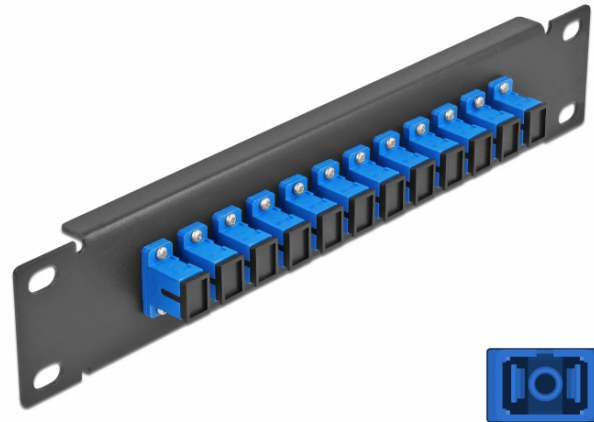

# 10" Fiber Optic Patch Panel 12 Port SC Simplex blue 1U black

## Description

This patch panel by Delock is equipped with twelve SC Simplex fiber optic couplers and is suitable for installation in a 10" network cabinet. With the SC Simplex couplers, fiber optic male connectors can be easily connected to each other.

## Specification

- Connectors:
  - 12 x SC Simplex female >
  - 12 x SC Simplex female
- For single-mode fiber
- Ceramic sleeve
- With dust cover
- Colour: blue
- For mounting in 10" network cabinet, 1U
- 12 ports with SC Simplex couplers
- Housing material: metal
- Housing colour: black
- Dimensions (LxWxH): ca. 254 x 44 x 10 mm

## Images

Interface	
Connector 1:	12 x SC Simplex female
Connector 2:	12 x SC Simplex female
Physical characteristics	
Housing colour:	black
Housing material:	metal
Length:	254 mm
Width:	44 mm
Height:	10 mm
Colour:	blue