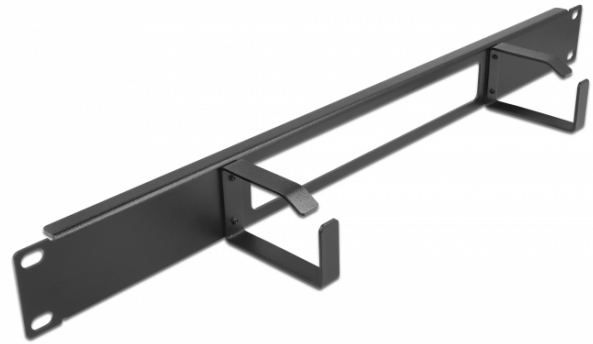

19" Cable Management Routing Panel with opening and 2 hooks

1U black

Description

This routing panel by Delock is suitable for installation in a 19" network cabinet.

Proper laying of cables

The network cables are simply routed from the front to the rear and the network cabinet leaves a tidy overall impression.

Cable routing hook for optimal cable management

With the solid hooks the patch cords can be neatly routed horizontally.

Front with opening

The panel is equipped with an opening to allow easy cable access.

Specification

- For mounting in 19" network cabinet, 1U
- Panel with 2 hooks
- Front with opening
- Colour: black
- Material: metal
- Dimensions (LxWxH): ca. 483.0 x 77.5 x 44.0 mm

Item no. 66655

EAN: 4043619666553

Country of origin: China

Package: Box

Package content

- 19" routing panel
- 4 x screws
- 4 x caged nut
- 4 x washers

Images

General	
Mounting type:	19 in
Physical characteristics	
Material:	metal
Length:	483.0 mm
Width:	77.5 mm
Height:	44.0 mm
Colour:	black