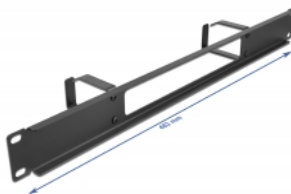

19" Cable Management Routing Panel with opening and 2 hooks

1U black

Description

This routing panel by Delock is suitable for installation in a 19" network cabinet.

Proper laying of cables

The network cables are simply routed from the front to the rear and the network cabinet leaves a tidy overall impression.

Cable routing hook for optimal cable management

With the solid hooks the patch cords can be neatly routed horizontally.

Front with opening

The panel is equipped with an opening to allow easy cable access.

Specification

- For mounting in 19" network cabinet, 1U
- Panel with 2 hooks
- Front with opening
- Colour: black
- Material: metal
- Dimensions (LxWxH): ca. 483.0 x 77.5 x 44.0 mm

Item no. 66655

EAN: 4043619666553

Country of origin: China

Package: Box

Package content

- 19" routing panel
- 4 x screws
- 4 x caged nut
- 4 x washers

Images

General	
Mounting type:	19 in
Physical characteristics	
Material:	metal
Length:	483.0 mm
Width:	77.5 mm
Height:	44.0 mm
Colour:	black